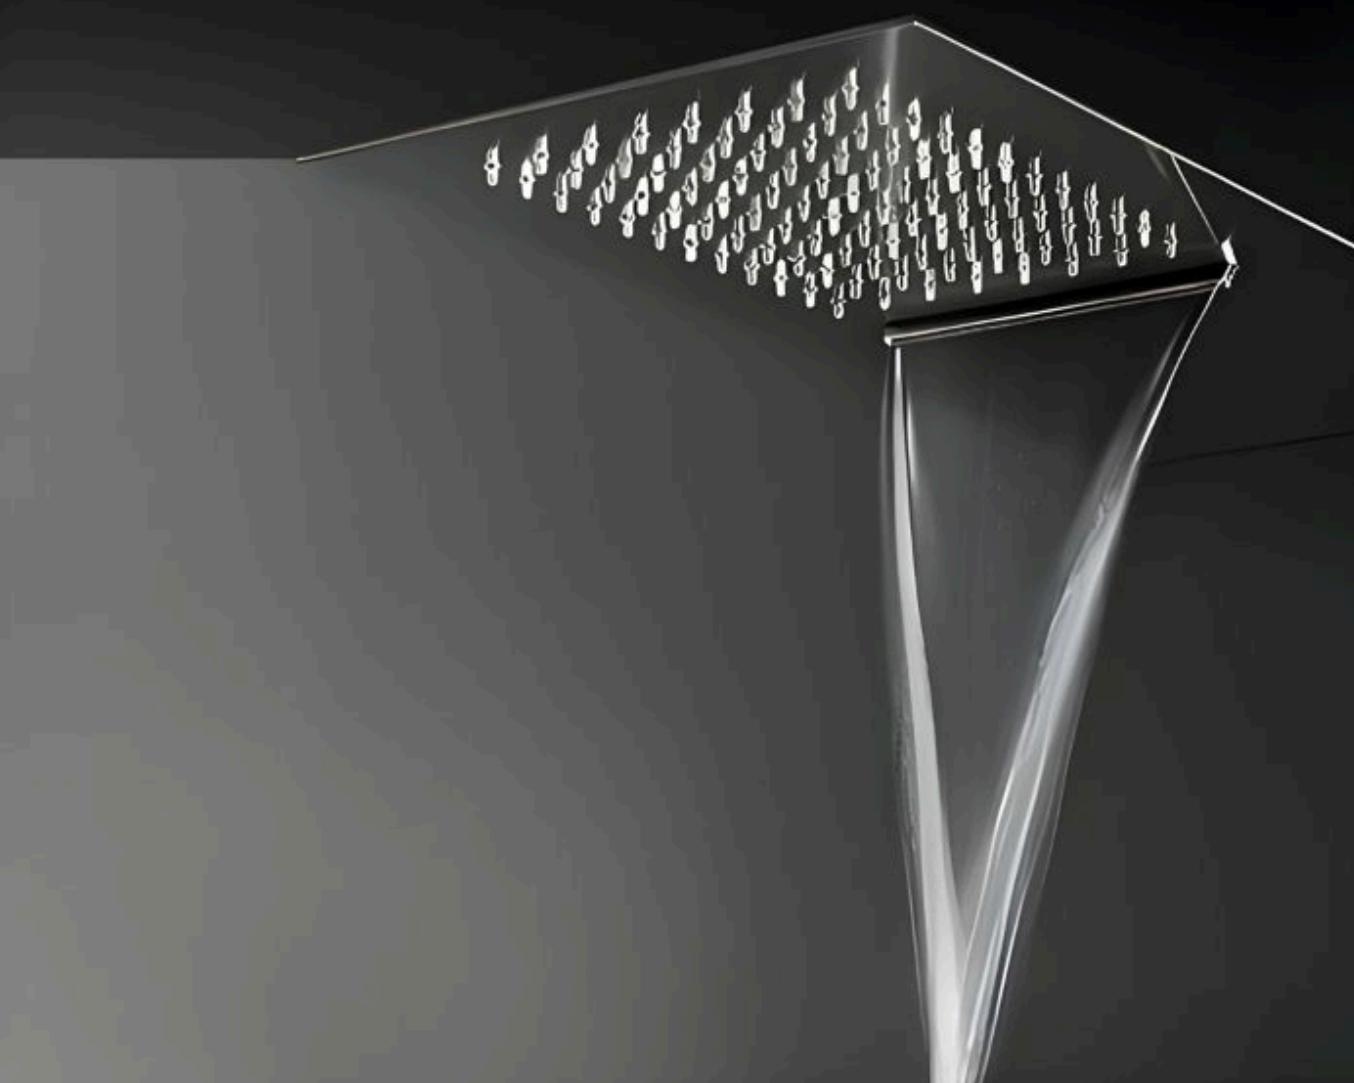

MRP: ₹25,250.00 - ₹37,850.00(Incl. of all taxes)

SLEEK & STYLISH RAIN SHOWER

Dual Wall Mount Shower AQUANT – 300

SHOWER BLISS

Rain Shower | Waterfall | Mirror Finish SS304

Dual Wall Mount Shower AQUANT – 300
ADWMS-300

JAQZ

AVAILABLE IN:

DUAL MOUNT SHOWER AQUANT – 300

The Dual Mount Shower AQUANT – 300 is a sophisticated addition to any bathroom, offering a range of features designed for an enhanced and luxurious shower experience.

TECHNICAL DETAILS

Dual - Function of ADWMS-300 Shower Set :

- Wall Mount Rain Shower: Experience the luxurious sensation of Rainfall(169 nozzles) equipped with silicone nozzles for effortless cleaning.
- Single-Waterfall Shower: Enjoy convenience with one-way waterfall showers for full-body coverage.

Product Specification :

- Shower Body Material: Crafted from durable Mirror Finished Stainless Steel 304 & Brass Body Parts with 6.5 mm Thickness

Technical Details:

- Water Pressure: Requires a minimum of 2 bar pressure; recommend a 0.5 HP pressure pump for low water pressure situations. Pressure Pump is not required if the distance between your bathroom and overhead tank is more than 50 feet, as it will create natural pressure.
- Shower Tested: We test products @ 4 Bar.
- Ideal Geyser Capacity: More than 20 litre is recommended