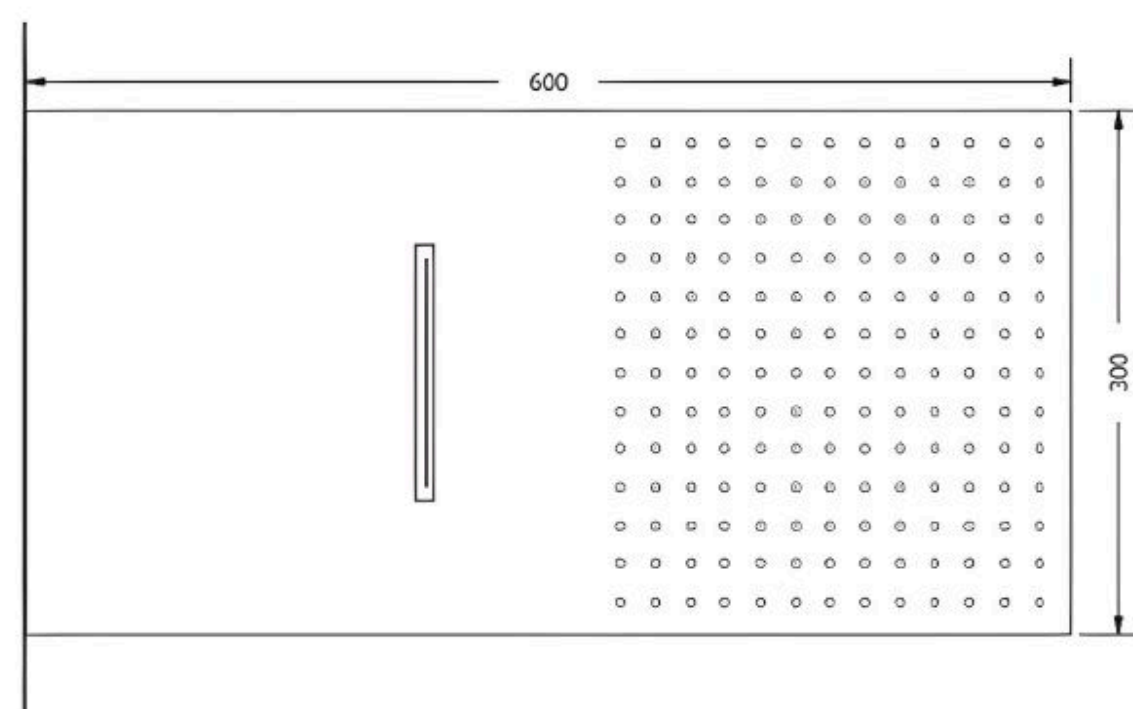

MRP: ₹25,250.00 - ₹37,850.00(Incl. of all taxes)

SLEEK & STYLISH RAIN SHOWER

Dual Wall Mount Shower AQUANT – 300

SHOWER BLISS

Rain Shower | Waterfall | Mirror Finish SS304

Dual Wall Mount Shower AQUANT – 300
ADWMS-300

JAQZ

AVAILABLE IN:

DUAL MOUNT SHOWER AQUANT – 300

The Dual Mount Shower AQUANT – 300 is a sophisticated addition to any bathroom, offering a range of features designed for an enhanced and luxurious shower experience.

TECHNICAL DETAILS

Dual - Function of ADWMS-300 Shower Set :

- Wall Mount Rain Shower: Experience the luxurious sensation of Rainfall(169 nozzles) equipped with silicone nozzles for effortless cleaning.
- Single-Waterfall Shower: Enjoy convenience with one-way waterfall showers for full-body coverage.

Product Specification :

- Shower Body Material: Crafted from durable Mirror Finished Stainless Steel 304 & Brass Body Parts with 6.5 mm Thickness

Technical Details:

- Water Pressure: Requires a minimum of 2 bar pressure; recommend a 0.5 HP pressure pump for low water pressure situations. Pressure Pump is not required if the distance between your bathroom and overhead tank is more than 50 feet, as it will create natural pressure.
- Shower Tested: We test products @ 4 Bar.
- Ideal Geyser Capacity: More than 20 litre is recommended